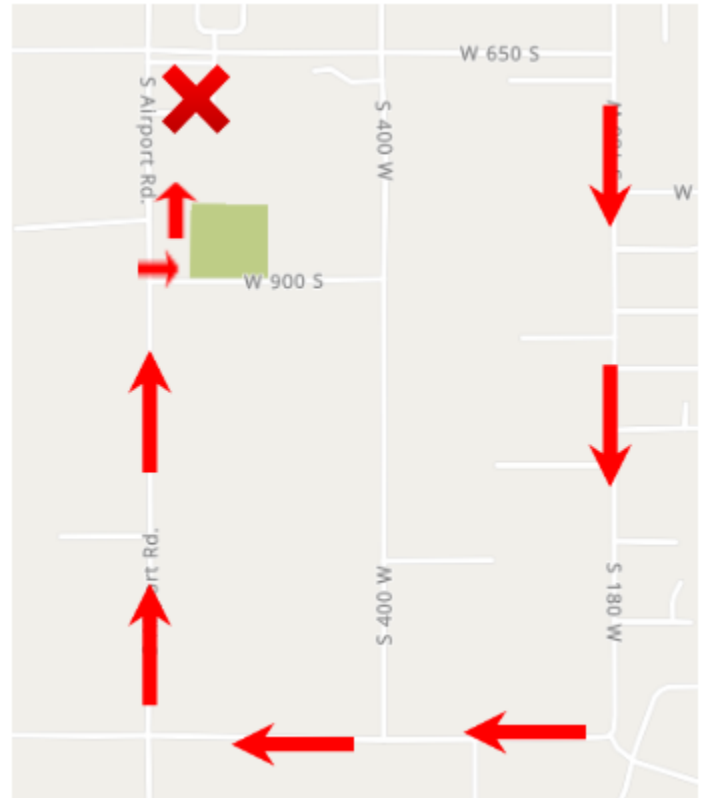

September 29, 2023

Hello Three Falls Elementary Families!

I want to discuss an increasing concern about the safe routes to school that have been created. This specifically involves additional traffic and walking/biking students on 400 West. This road does not have any sidewalks, it is very narrow, and is not considered a safe route to school. If you live on 400 West, you should be using lights on your bike/scooter, and wearing protective equipment (helmet especially) when traveling. Get to the nearest safe route road as quickly and safely as you can.

Here are the safe route options:

1. You can use 180 West, heading south to 1300 South. Then head west on 1300 South. Then head north on 700 West. Turn right onto 900 South, headed west, and into the back parking lot to drop-off or pick-up your child(ren). The whole idea is to avoid 400 West.

2. You can use 650 South headed west to 700 West. Turn left and head south to 900 South. Turn onto 900 South heading west, and into the back parking lot to drop-off or pick-up your child(ren). Again, the whole idea is to avoid 400 West.